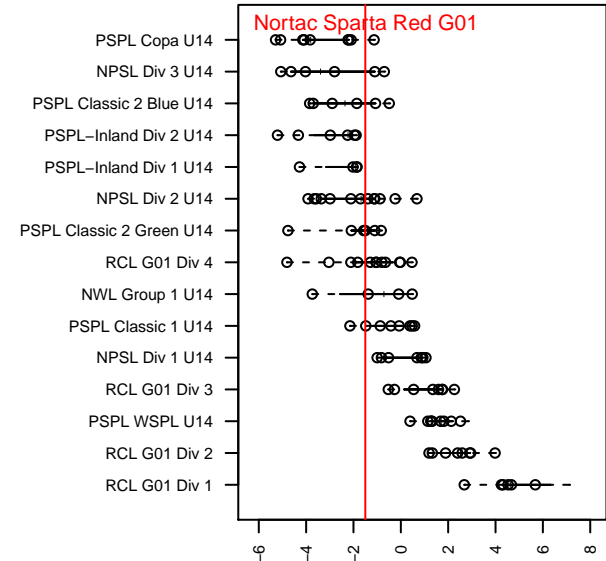

Nortac Sparta Red G01

FC Tacoma
 Tacoma, WA
 G01 total strength=972
 attack=2.94 defense=1.12
 fall league = PSPL Classic 2 Green U14
 spr league = Spr PSPL Classic 2 U14

alt names used:

Venues played:
 2015 Blast Off GU14
 2015 Island Cup GU14 Gold
 2015 PSPL Classic 2 Green U14
 2015 Spr PSPL Classic 2 U14

**attack and defense variance (black dot)
relative to other teams
and top 10 in region**

**attack and defense rating
relative to others at age
and all opponents in last 13 months**

Performance relative to 13 month average