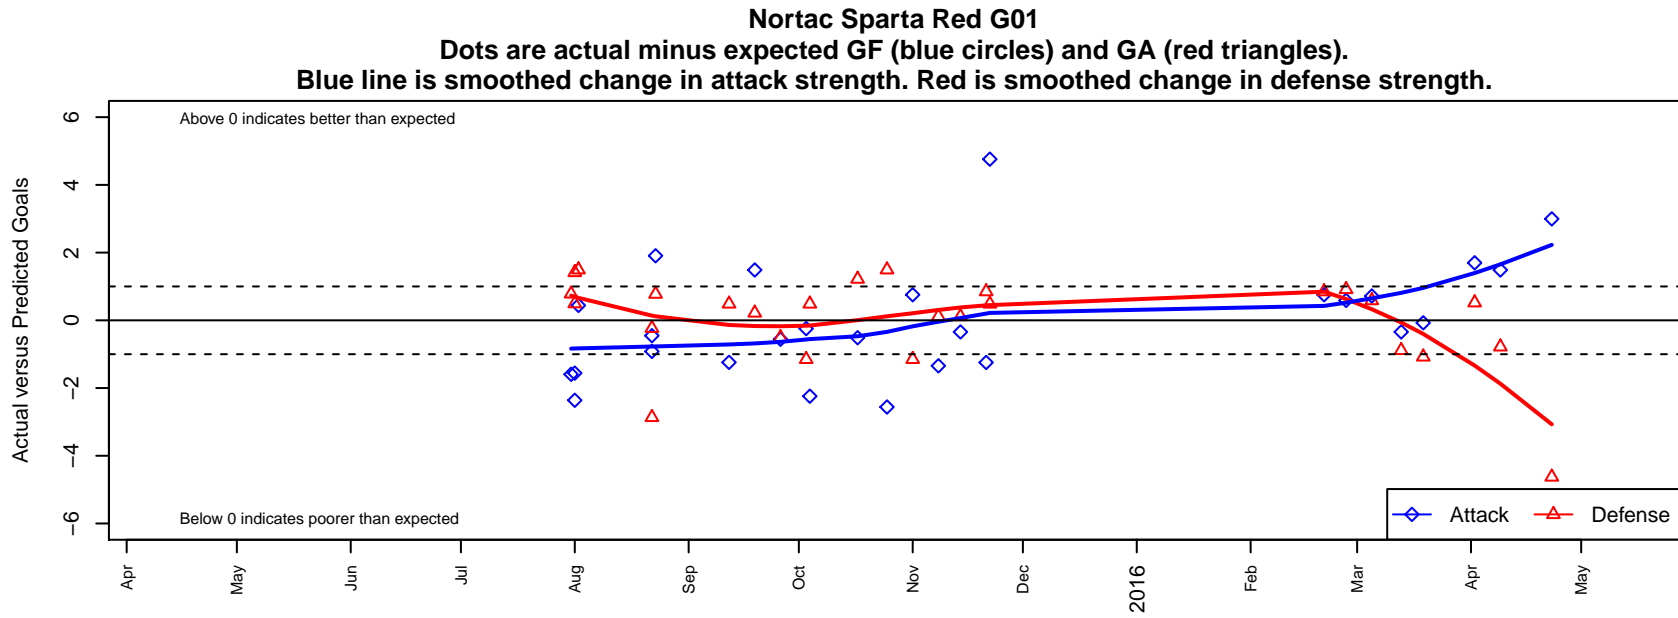

Nortac Sparta Red G01

FC Tacoma
 Tacoma, WA
 G01 total strength=972
 attack=2.94 defense=1.12
 fall league = PSPL Classic 2 Green U14
 spr league = Spr PSPL Classic 2 U14

alt names used:

Venues played:
 2015 Blast Off GU14
 2015 Island Cup GU14 Gold
 2015 PSPL Classic 2 Green U14
 2015 Spr PSPL Classic 2 U14

**attack and defense variance (black dot)
relative to other teams
and top 10 in region**

**attack and defense rating
relative to others at age
and all opponents in last 13 months**

Performance relative to 13 month average